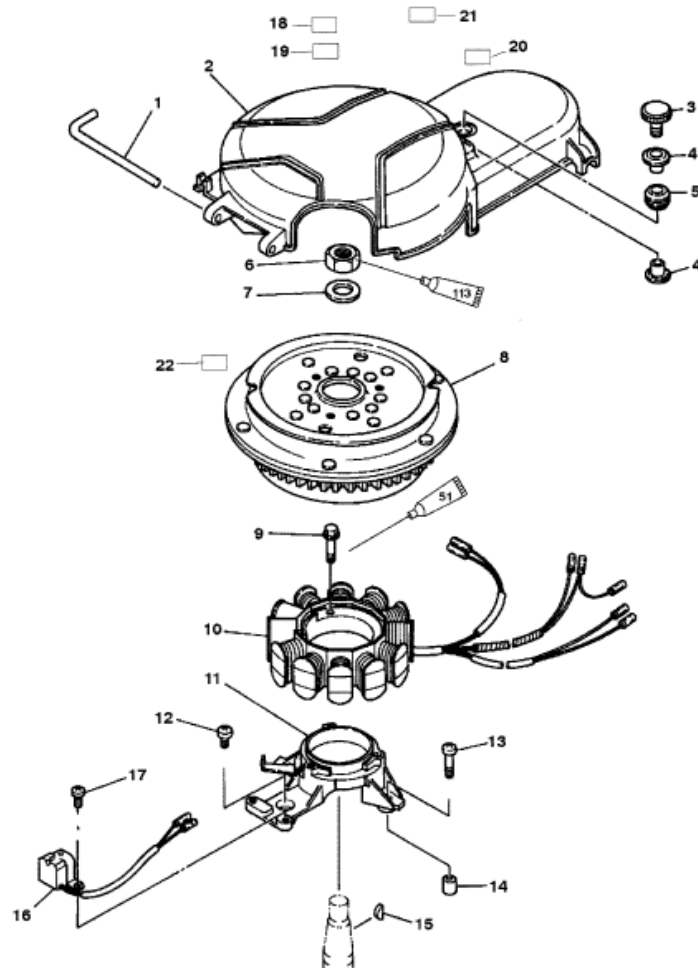

Parts List

-  51 Loctite "222" Small Screw Threadlocker (92-909618)
-  113 4 Cycle Oil (92-828000A12)

Ref	Class	Part	Description	Qty	Comment	Footnote
1		825663	SHAFT	1		
2		825662	COVER-FLYWHEEL	1		
3	10	825510	SCREW	1		
4		825665	COLLAR	2		
5	25	11416M	GROMMET	1		
6	11	81770M	NUT	1		
7	12	81814M	WASHER	1		
8		825658	ROTOR	1		
9	10	827029	BOLT	3		
10		827399	STATOR	1		
11		825660	MAGNETO BASE	1		
12	10	827027	SCREW	1		
13	10	827026	SCREW	2		
14	17	825010	PIN-DOWEL	2		
15	28	825666	KEY	1		
16		825661	PULSER	1		
17	10	821045 10	SCREW (M5 X 10)	2		
18		NSS	DECAL-EMERGENCY START PR	1		5
19		NSS	DECAL-FLYWHEEL COVER	1		5
20	37	855920	DECAL-EPA LABEL-EXPORT	1		
21		NSS	DECAL-SERVICING REFERRAL	1		5
22		NSS	DECAL-WARNING-NEUTRAL	1		5